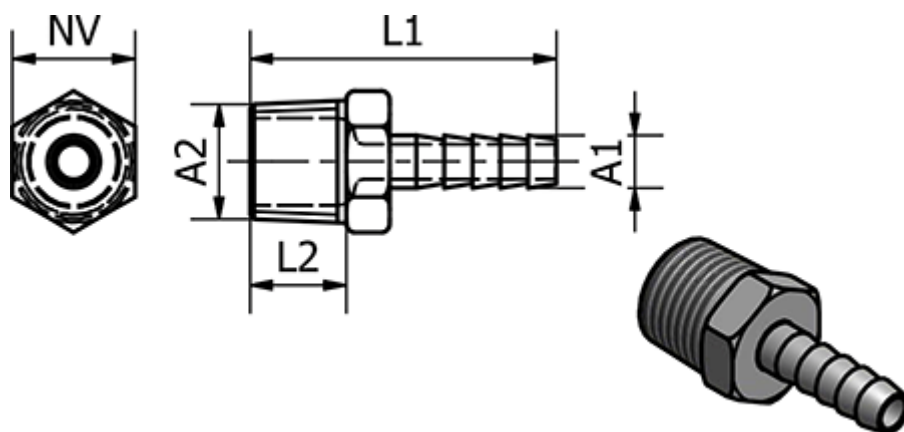

Data Sheet

Article number: 586239104

Description: Tube Connector 239.104, Ø10 - R 1/8"
Nickel-plated brass

Measures

Ext. Hose Diameter A1	= 10
L1	= 32.5
L2	= 8
NV	= 12
Thread A2	= R 1/8"